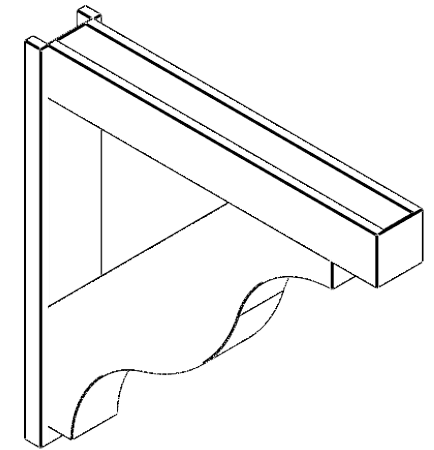

ITEM NUMBER: OUTUROC060X080X46000X46000X060X020X060FST44RCPR

6"W TOP X 8"W BACK X 46"D X 46"H X 6"T TOP X 2"T BACK TIMBERTHANE ROUGH CEDAR FUNSTON FAUX WOOD OPEN OUTLOOKER, BLOCK TOP AND BACK, 6"W CLOSED BRACE, PRIMED TAN

EKENA MILLWORK
2300 WEST MAIN ST.
CLARKSVILLE, TX 75426
TOLL FREE: 866-607-0453
WWW.EKENAMILLWORK.COM

NOTES

1. INSTALLATION TO BE COMPLETED IN ACCORDANCE WITH MANUFACTURER'S SPECIFICATIONS.
2. DRAWING MAY NOT BE TO SCALE
3. THIS DRAWING IS INTENDED FOR DESIGN AND PLANNING PURPOSES ONLY.
4. ALL INFORMATION CONTAINED HEREIN WAS CURRENT AT THE TIME OF DEVELOPMENT BUT MUST BE REVIEWED AND APPROVED BY THE PRODUCT MANUFACTURER TO BE CONSIDERED ACCURATE.
5. TIMBERTHANE ARCHITECTURAL PRODUCTS ARE MADE FROM HIGH DENSITY URETHANE AND COME FACTORY PRIMED