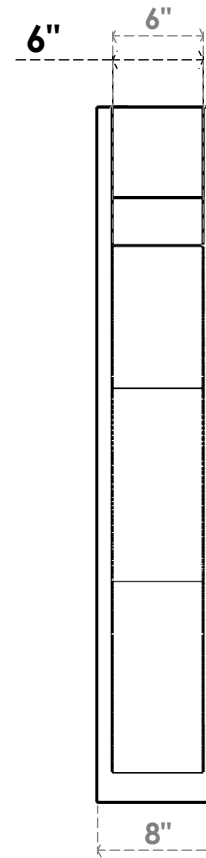

ITEM NUMBER: OUTUROC060X080X46000X46000X060X020X060FST44RCPR

6"W TOP X 8"W BACK X 46"D X 46"H X 6"T TOP X 2"T BACK TIMBERTHANE ROUGH CEDAR FUNSTON FAUX WOOD OPEN OUTLOOKER, BLOCK TOP AND BACK, 6"W CLOSED BRACE, PRIMED TAN

EKENA MILLWORK
2300 WEST MAIN ST.
CLARKSVILLE, TX 75426
TOLL FREE: 866-607-0453
WWW.EKENAMILLWORK.COM

NOTES

1. INSTALLATION TO BE COMPLETED IN ACCORDANCE WITH MANUFACTURER'S SPECIFICATIONS.
2. DRAWING MAY NOT BE TO SCALE
3. THIS DRAWING IS INTENDED FOR DESIGN AND PLANNING PURPOSES ONLY.
4. ALL INFORMATION CONTAINED HEREIN WAS CURRENT AT THE TIME OF DEVELOPMENT BUT MUST BE REVIEWED AND APPROVED BY THE PRODUCT MANUFACTURER TO BE CONSIDERED ACCURATE.
5. TIMBERTHANE ARCHITECTURAL PRODUCTS ARE MADE FROM HIGH DENSITY URETHANE AND COME FACTORY PRIMED