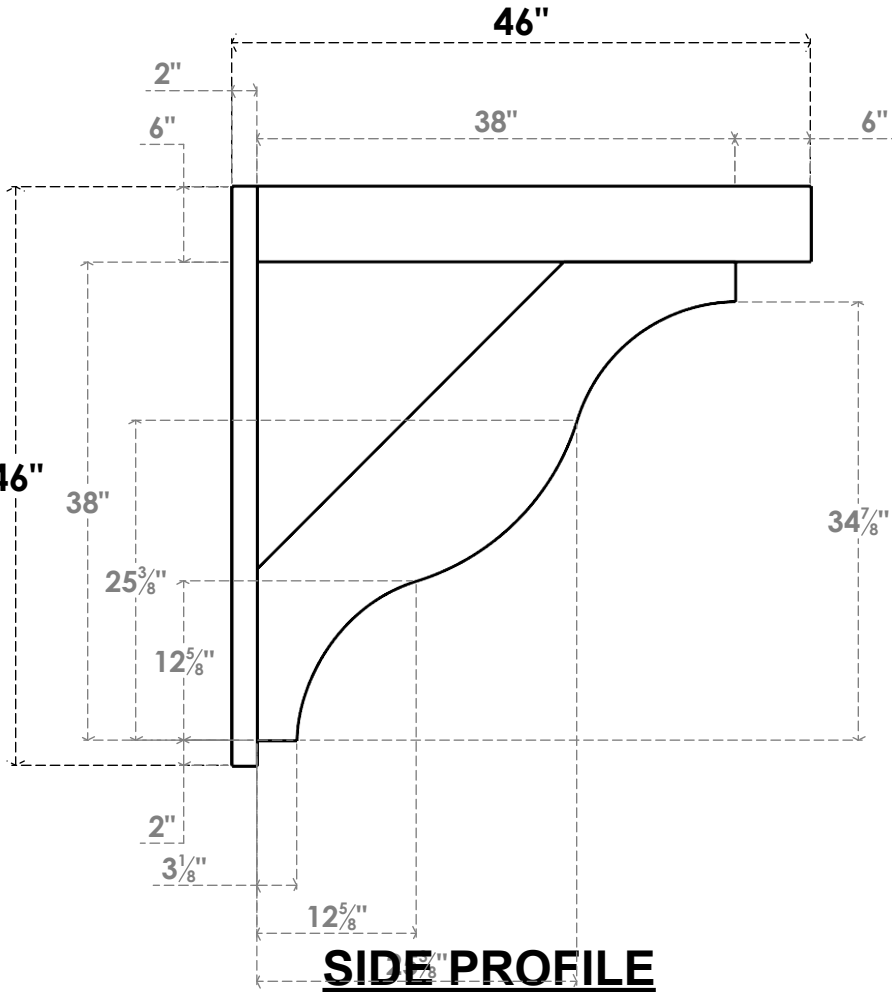

ITEM NUMBER: OUTUROC060X080X46000X46000X060X020X060FST44RCPR

6"W TOP X 8"W BACK X 46"D X 46"H X 6"T TOP X 2"T BACK TIMBERTHANE ROUGH CEDAR FUNSTON FAUX WOOD OPEN OUTLOOKER, BLOCK TOP AND BACK, 6"W CLOSED BRACE, PRIMED TAN

EKENA MILLWORK
2300 WEST MAIN ST.
CLARKSVILLE, TX 75426
TOLL FREE: 866-607-0453
WWW.EKENAMILLWORK.COM

NOTES

1. INSTALLATION TO BE COMPLETED IN ACCORDANCE WITH MANUFACTURER'S SPECIFICATIONS.
2. DRAWING MAY NOT BE TO SCALE
3. THIS DRAWING IS INTENDED FOR DESIGN AND PLANNING PURPOSES ONLY.
4. ALL INFORMATION CONTAINED HEREIN WAS CURRENT AT THE TIME OF DEVELOPMENT BUT MUST BE REVIEWED AND APPROVED BY THE PRODUCT MANUFACTURER TO BE CONSIDERED ACCURATE.
5. TIMBERTHANE ARCHITECTURAL PRODUCTS ARE MADE FROM HIGH DENSITY URETHANE AND COME FACTORY PRIMED